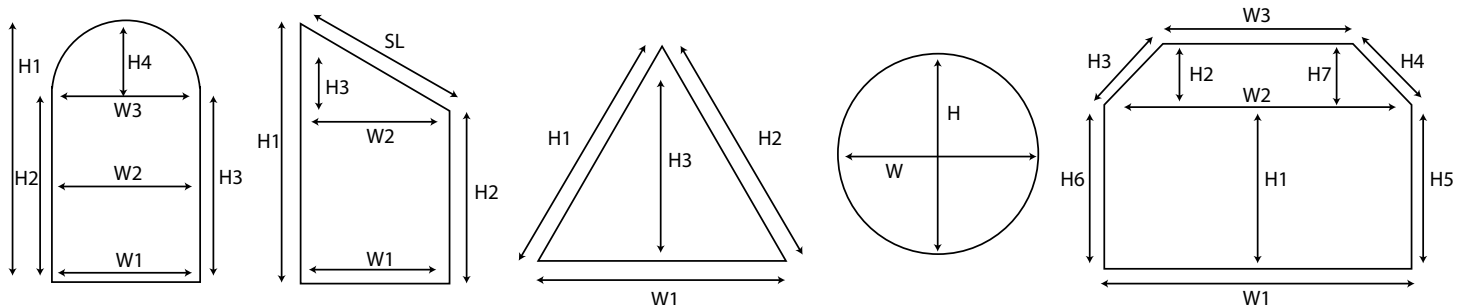

## Shaped Venetian Order Form

Name:				
Company name:				
Telephone:				
Address:				
Postcode:				
Email:				
Dimensions:	W1	W2	W3	W4
	H1	H2	H3	H4
Slat type:	25mm Aluminium	25mm Woodslat	50mm Woodslat	
Supplier:	Hunter Douglas - Aluminium only			
	Benthin - Aluminium only			
	Eclipse - Aluminium only			
	Luxerwood			
	Decora Timberlux			
	Other			
Fixing Brackets:	Top	Face	Hold-down	
Tilt Closing:	Up		Down	
(Uniwand) Controls:	Right side		Left side	
Finished wand length:	Up from bottom rail		Down from bottom rail	
Headrail co-ordinated or other colour:				
Ladder co-ordinated or other colour:				
Blind/recess size:				
Shape description:				Drawing attached Yes / No
Window handles stick out from window frame (mm):				

**A full set of numbers is essential as indicated above and a full size template is to your advantage.**

**Fax: 01260 297515**