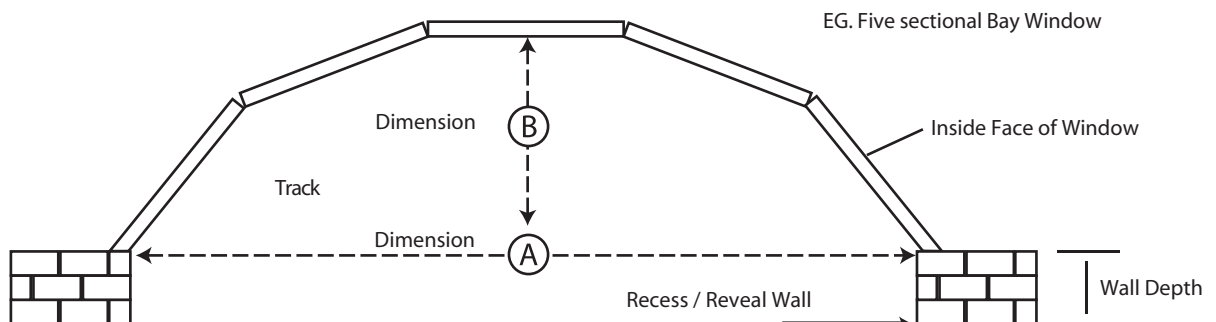

Tel: +44 (0) 1260 297976
 Fax: +44 (0) 1260 297515
 www.blindshapers.co.uk

Name:		Order Ref:					
Address:		Telephone:					
		Contact:					
		Please indicate as required Sizes in: mm / inches					
Dimension A:		Dimension B:		A + B =			
89mm	129mm			Vertika Mk 1a	Louvolite	Benthin Widebodied	Vogue
Split:	Left draw	Right draw		White	White Brown	White	White Green Silver Black Gold
Controls:	Left	Right		Track in two halves Please enquire (for deep curves i.e. $B \times 3 = A +$)			
Vanes required: Yes / No				Fabric: Yes / No			
Cord Drop - Least Possible				Recess (Reveal) Yes / No OR Blind Size :			
More order forms required				Datum gesendet:			

PLEASE NOTE:

Measure dimension A as you would for a normal recess
 Dimension B is from the centre of the A line to the inside face of the window frame (Tight size).

Tracks will be made to the sizes given or templates provided with a 15mm tolerance.