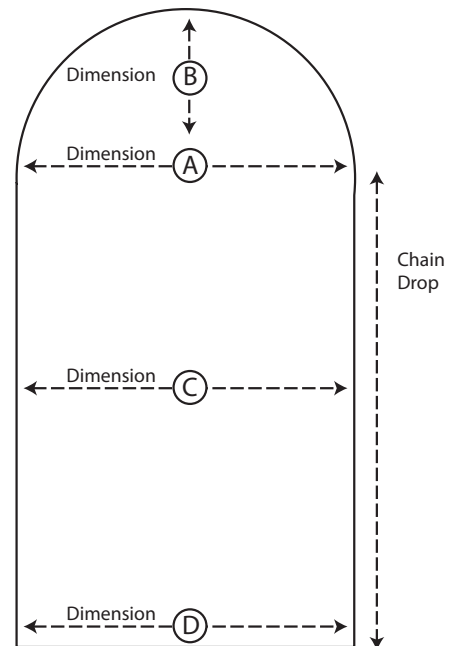

Arched Vertical Blind Order Form

Name:			
Company name:			
Telephone:			
Address:			
Postcode:			
Email:			
Dimensions:	A	B	
	C	D	
System:	Louvolite Slimline - White	Louvolite Slimline - Brown (Shallow only)	
	Vertika Mk1a - White	Benthin - White (Shallow only)	Benthin - White Motorised
Fixing:	Top		Face
Controls (All semi-circle arches will have 2 control chains):	Right	Left	Both
Chain Drop:			
Track in two halves (For Gothic arches or over 4.4m):	Yes		No
System:	Wide bodied	Wide bodied motorised	Louvolite Slimline Vertika
Window handles stick out from window frame (mm):			

PLEASE NOTE:

Measure dimension A as you would for a normal recess, from where the arch starts straight across Dimension B is from the centre of the A line to the inside face of the window arch recess (Tight size).

Tracks will be made to the sizes given or templates provided with a 15mm tolerance.

Hockeystick/unusual shapes - templates required please.

Drawing vanes is only possible if within 6 to 1 ratio. (ie. 6 x B is less than A)

Dimension C & D are required to ensure window width is constant.

SMALLEST SIZE 1000 x 500mm

A full size template is required when arch is not semicircular

Fax: 01260 297515